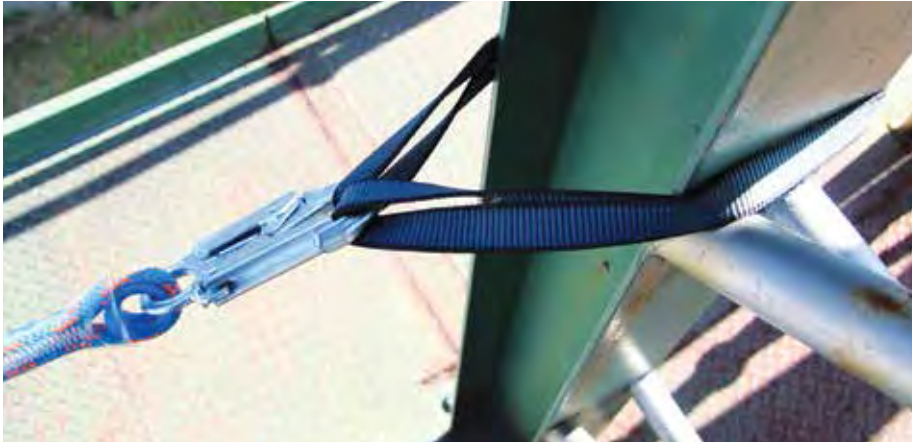

H3BF

01.7 ACCESSORIES AND KITS

Rescue Accessories
 General Accessories
Connectors
 Safety Kits

Connectors

Code	Description	Gate Type	Gate opening	Strength	Gate strength	Weight	Material
H1	Safety Hook	Double Action	21mm	25kN	1kN	280g	Carbon Steel
H1HD	Safety Hook	Double Action	21mm	45kN	16kN	369g	Carbon Steel
H1Alu	Safety Hook	Double Action	23mm	25kN	1kN	200g	Aluminium
H3 WBF	Safety Wire Scaffold Hook	Double Action	86mm	20kN	1kN	488g	Aluminium
H3	Safety Scaffold Hook	Double Action	51mm	25kN	1kN	415g	Alloy Steel
H3HD	Safety Scaffold Hook	Double Action	60mm	25kN	16kN	780g	Alloy Steel
H3 BF	Safety Jumbo Scaffold Hook	Double Action	110mm	25kN	1kN	915g	Aluminium
H3Alu-TA	Safety Scaffold Hook	Triple Action	60mm	25kN	1kN	459g	Aluminium
RF17	Wire Anchor Clamp	Double Action	127mm	23kN	1kN	366g	Stainless Steel