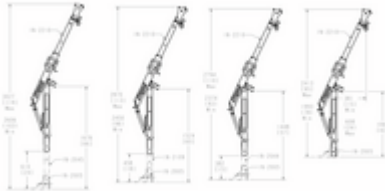

610mm Reach - Fixed Base Davit Kit

Easy and safe access into confined spaces this davit is easily positioned from 385mm, 450mm and 601mm

Item Name short	Base	Fixing material	Height [mm]	Mast extension	Working angle [°]
XT-24	XT-IN-2005	Concrete and Steel Floor	1993 - 2413	-	90
XT-24-2044	XT-IN-2005	Concrete and Steel Floor	2374 - 2794	XT-IN-2044	90
XT-24-2109	XT-IN-2005	Concrete and Steel Floor	2450 - 2870	XT-IN-2109	90
XT-24-2045	XT-IN-2005	Concrete and Steel Floor	2606 - 3027	XT-IN-2045	90
XT-24-W	XT-IN-2013	Concrete and Steel Wall	1993 - 2413	-	360
XT-24-W-2044	XT-IN-2013	Concrete and Steel Wall	2374 - 2794	XT-IN-2044	360
XT-24-W-2109	XT-IN-2013	Concrete and Steel Wall	2450 - 2870	XT-IN-2109	360
XT-24-W-2045	XT-IN-2013	Concrete and Steel Wall	2606 - 3027	XT-IN-2045	360

ORDER NUMBERS

Base	XT-IN-2044	XT-IN-2045	XT-IN-2109
XT-IN-2005	2030257	2030256	2030259
XT-IN-2013	2030258	2030261	2030260

- **Arm Reach** 610
- **Norms** EN 795: 2012 AS/NZS 5532
- **Mast** XT-IN-2003
- **Davit arm** XT-IN-2210

■ Colour	Yellow
■ Main Material	Aluminium
■ Arm Reach	381 - 610 mm
■ Load Capacity (kg)	164 kg

610mm Fixed Davit System

Subject to technical changes. All rights reserved. No part of this Technical Data Sheet may be reproduced in any form (print, photocopy, microfilm or any other process) or processed, duplicated or distributed using electronic systems without the written permission of SpanSet. This Technical Data Sheet has been prepared with due care; SpanSet accepts no liability for errors or omissions. © SpanSet (UK) Limited - United Kingdom