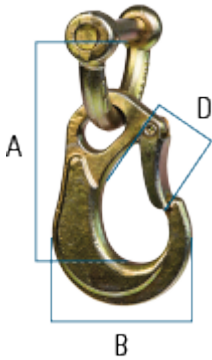

Delta with Triangle hook

Lashing hook for lashing with removable bolt and latch, galvanised steel

B

C

ORDER NUMBERS

SHD-50

2008283

Delta with Triangle hook