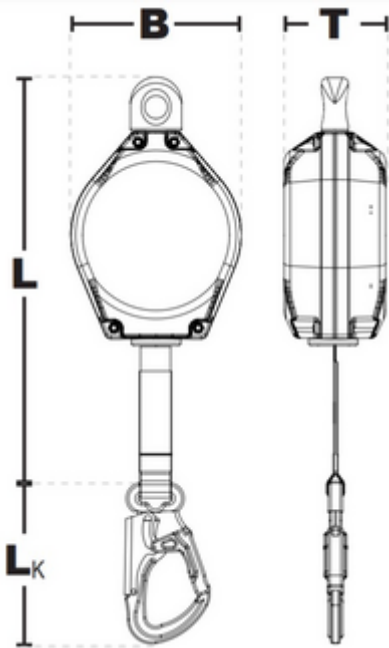

Saverline for work platforms with aluminium housing Saverline fall arrest

Saverline MEWP SRL W

Subject to technical changes. All rights reserved. No part of this Technical Data Sheet may be reproduced in any form (print, photocopy, microfilm or any other process) or processed, duplicated or distributed using electronic systems without the written permission of SpanSet. This Technical Data Sheet has been prepared with due care; SpanSet accepts no liability for errors or omissions. © SpanSet (UK) Limited - United Kingdom

ORDER NUMBERS

Lifeline Length

Saverline MEWP SRL W 1.8m

1.8

2002361

■ Norms	EN 360: 2002
■ Colour	Red
■ Main Material	High-performance polyester
■ Temperature Range	-40° C to + 50° C
■ Quality	professional