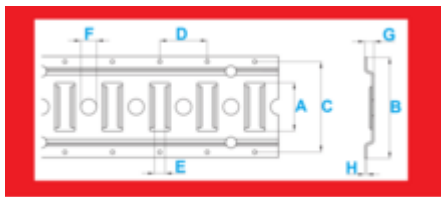

Steel - Anchor rail Slot

Anchor channels made of galvanised steel, 3 m

ORDER NUMBERS

Anchor rail steel 3m slot

2017120

Steel - Anchor rail Slot

Subject to technical changes. All rights reserved. No part of this Technical Data Sheet may be reproduced in any form (print, photocopy, microfilm or any other process) or processed, duplicated or distributed using electronic systems without the written permission of SpanSet. This Technical Data Sheet has been prepared with due care; SpanSet accepts no liability for errors or omissions. © SpanSet (UK) Limited - United Kingdom